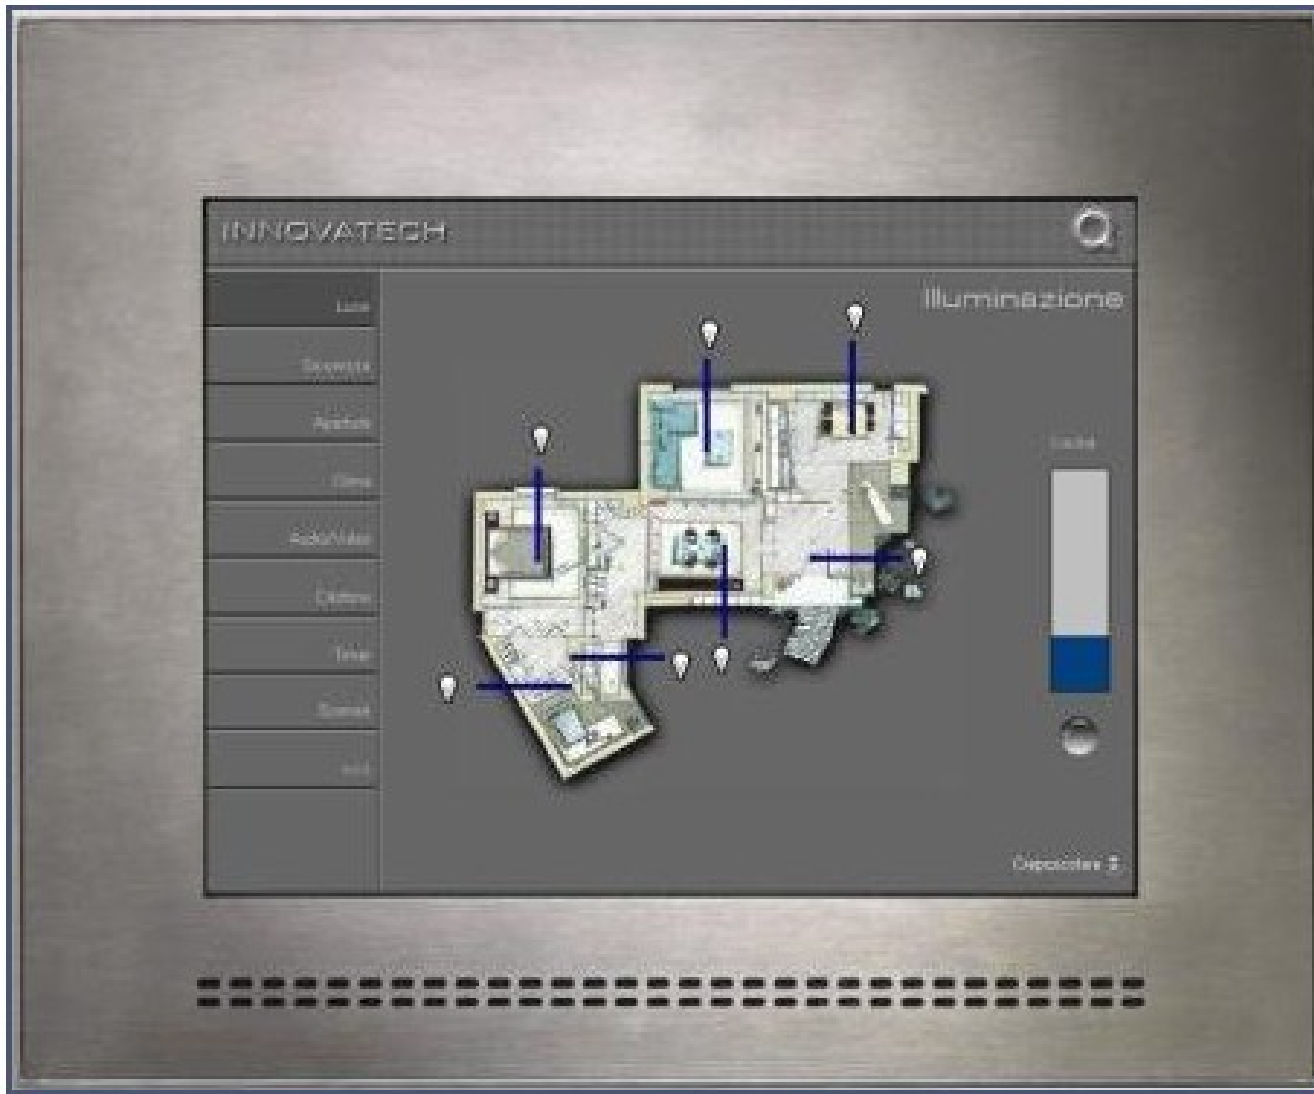

## **TECHNICAL ALARMS**

**Flood alarms for bathrooms, laundry, kitchen and fitness center. Natural gas fugues in the kitchen and the thermal control unit.**

**The smart control unit decides how to modify house plant valves and switches.**

## **AUDIO/VIDEO**

**With a single touch it is possible to control at once all the audio/video components in the house. Independent room-to-room audio/video distribution, to play your favourite CDs or mp3 when you want, where you want and how you want, from any music source (DVD, CD, iPod, PC, Stereo, etc.).**