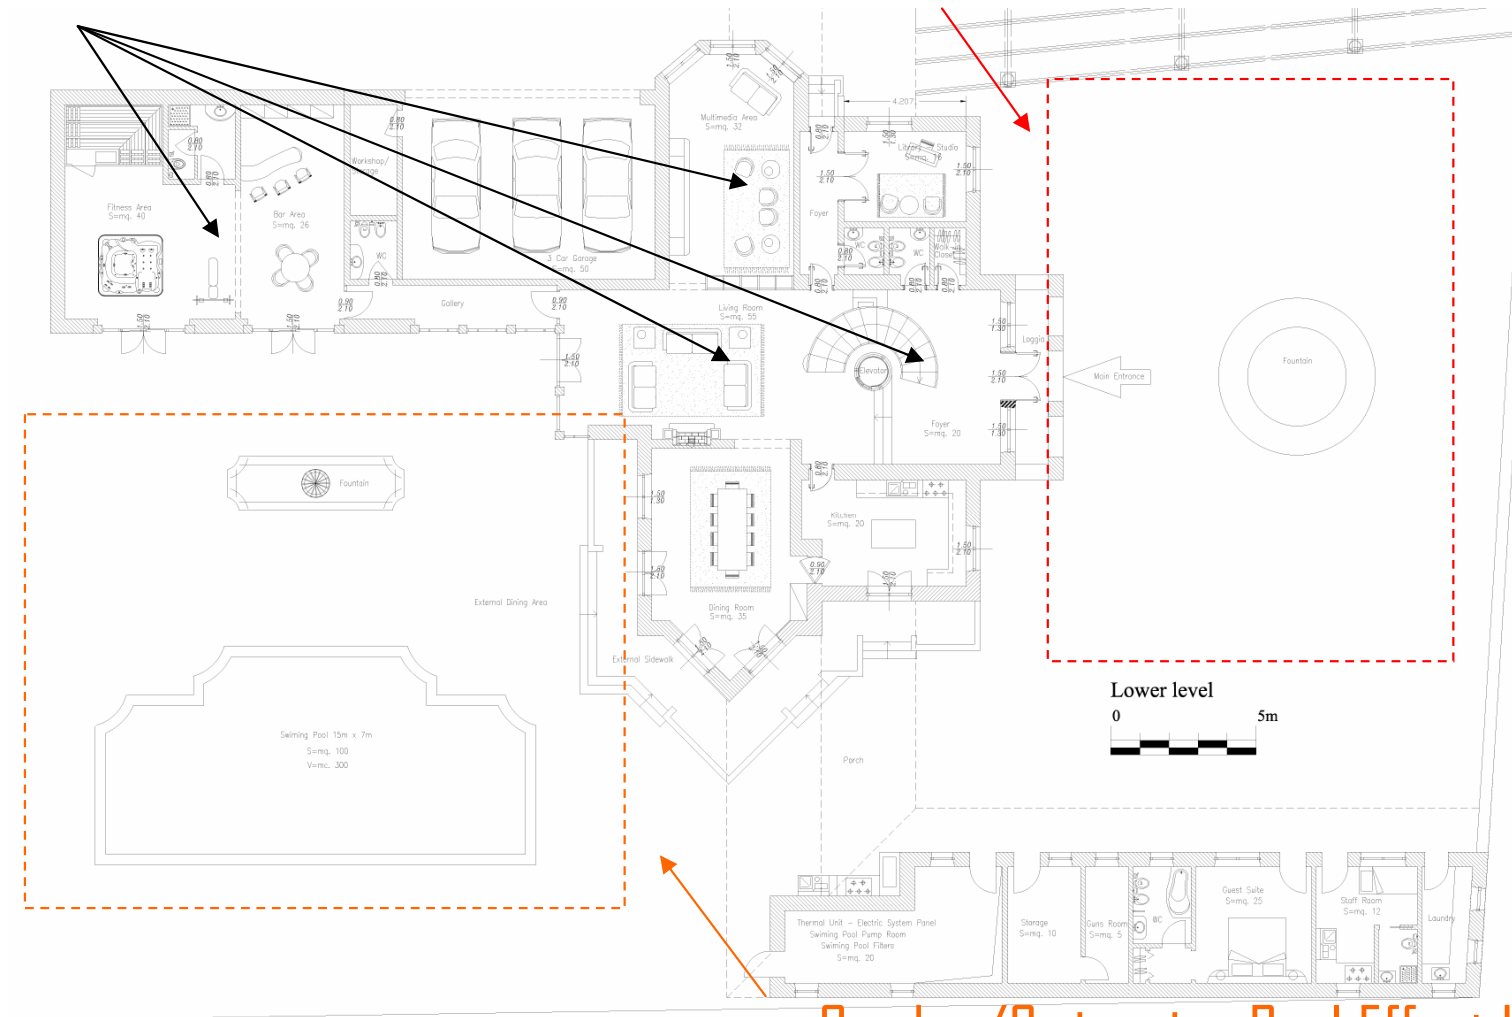

LIGHTING

Pre-defined Ambient Atmospheres

External Effect Welcome Lighting

Garden/Swimming Pool Effect Lighting